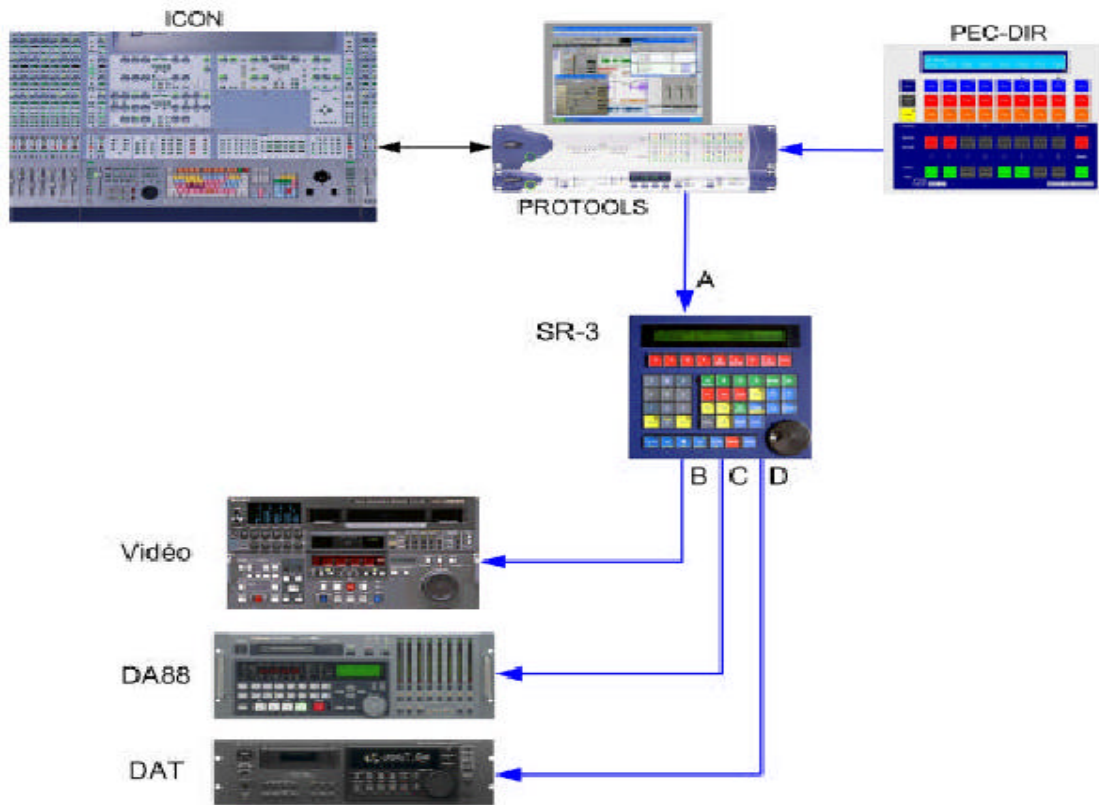

PD-1 Block Diagrams

Loddonside, Lands End House, Beggars Hill Road,
Charvil, Berkshire, RG10 0UD, UK
<http://www.colinbroad.com>
Tel +44 (0) 1189 320345 Fax +44 (0) 1189 320346

Three User System

Single User System, Combined Record and Playback, Internal Video

Single User System, Combined Record and Playback, Separate Video

Single User System, Combined Record and Playback, multiple machine control

Single User System, Separate Playback and Record, External Video