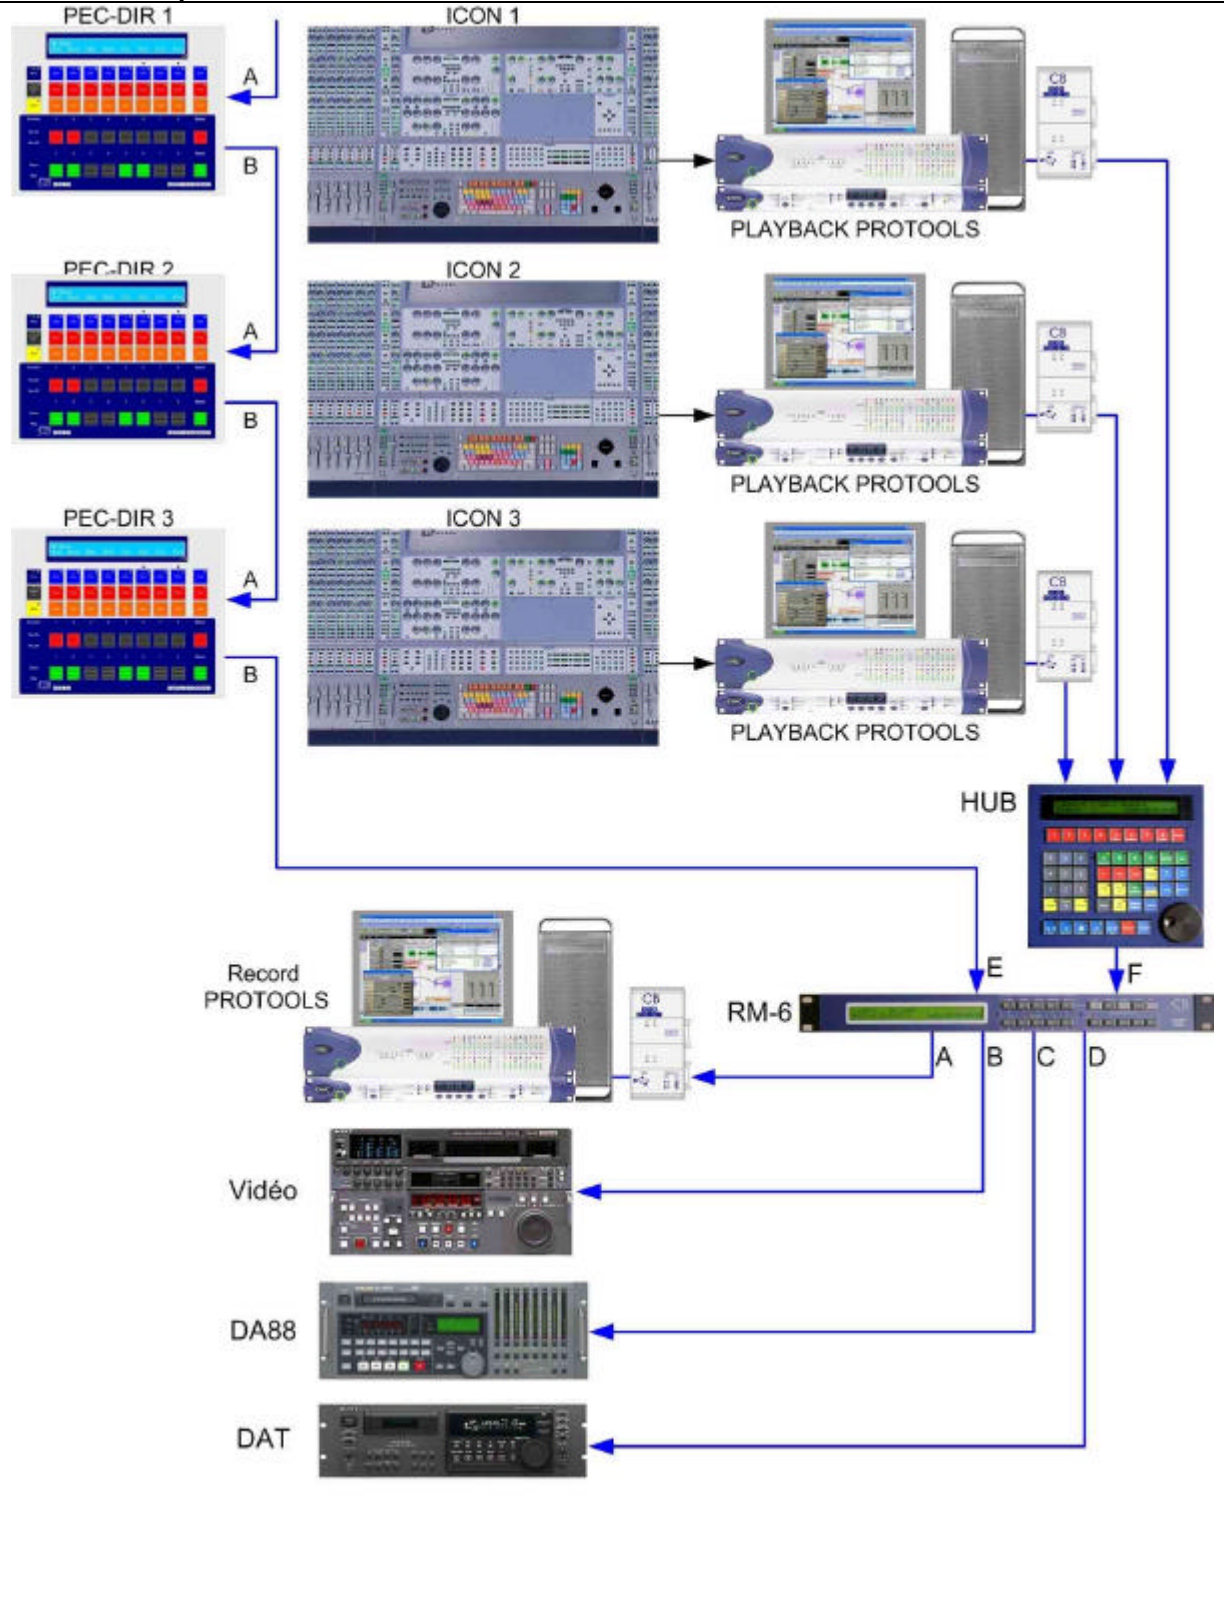

PD-1 Block Diagrams

Loddonside, Lands End House, Beggars Hill Road,
Charvil, Berkshire, RG10 0UD, UK
<http://www.colinbroad.com>
Tel +44 (0) 1189 320345 Fax +44 (0) 1189 320346

Three User System

Single User System, Combined Record and Playback, Internal Video

Single User System, Combined Record and Playback, Separate Video

Single User System, Combined Record and Playback, multiple machine control

Single User System, Separate Playback and Record, External Video