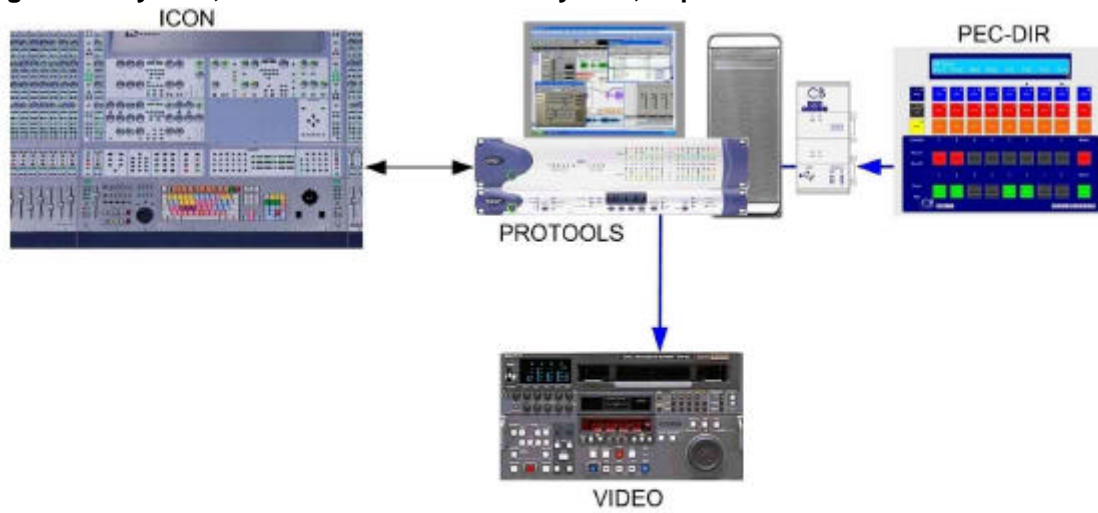

PD-1 Block Diagrams

Loddonside, Lands End House, Beggars Hill Road,
Charvil, Berkshire, RG10 0UD, UK
<http://www.colinbroad.com>
Tel +44 (0) 1189 320345 Fax +44 (0) 1189 320346

Three User System

Single User System, Combined Record and Playback, Internal Video

Single User System, Combined Record and Playback, Separate Video

Single User System, Combined Record and Playback, multiple machine control

Single User System, Separate Playback and Record, External Video