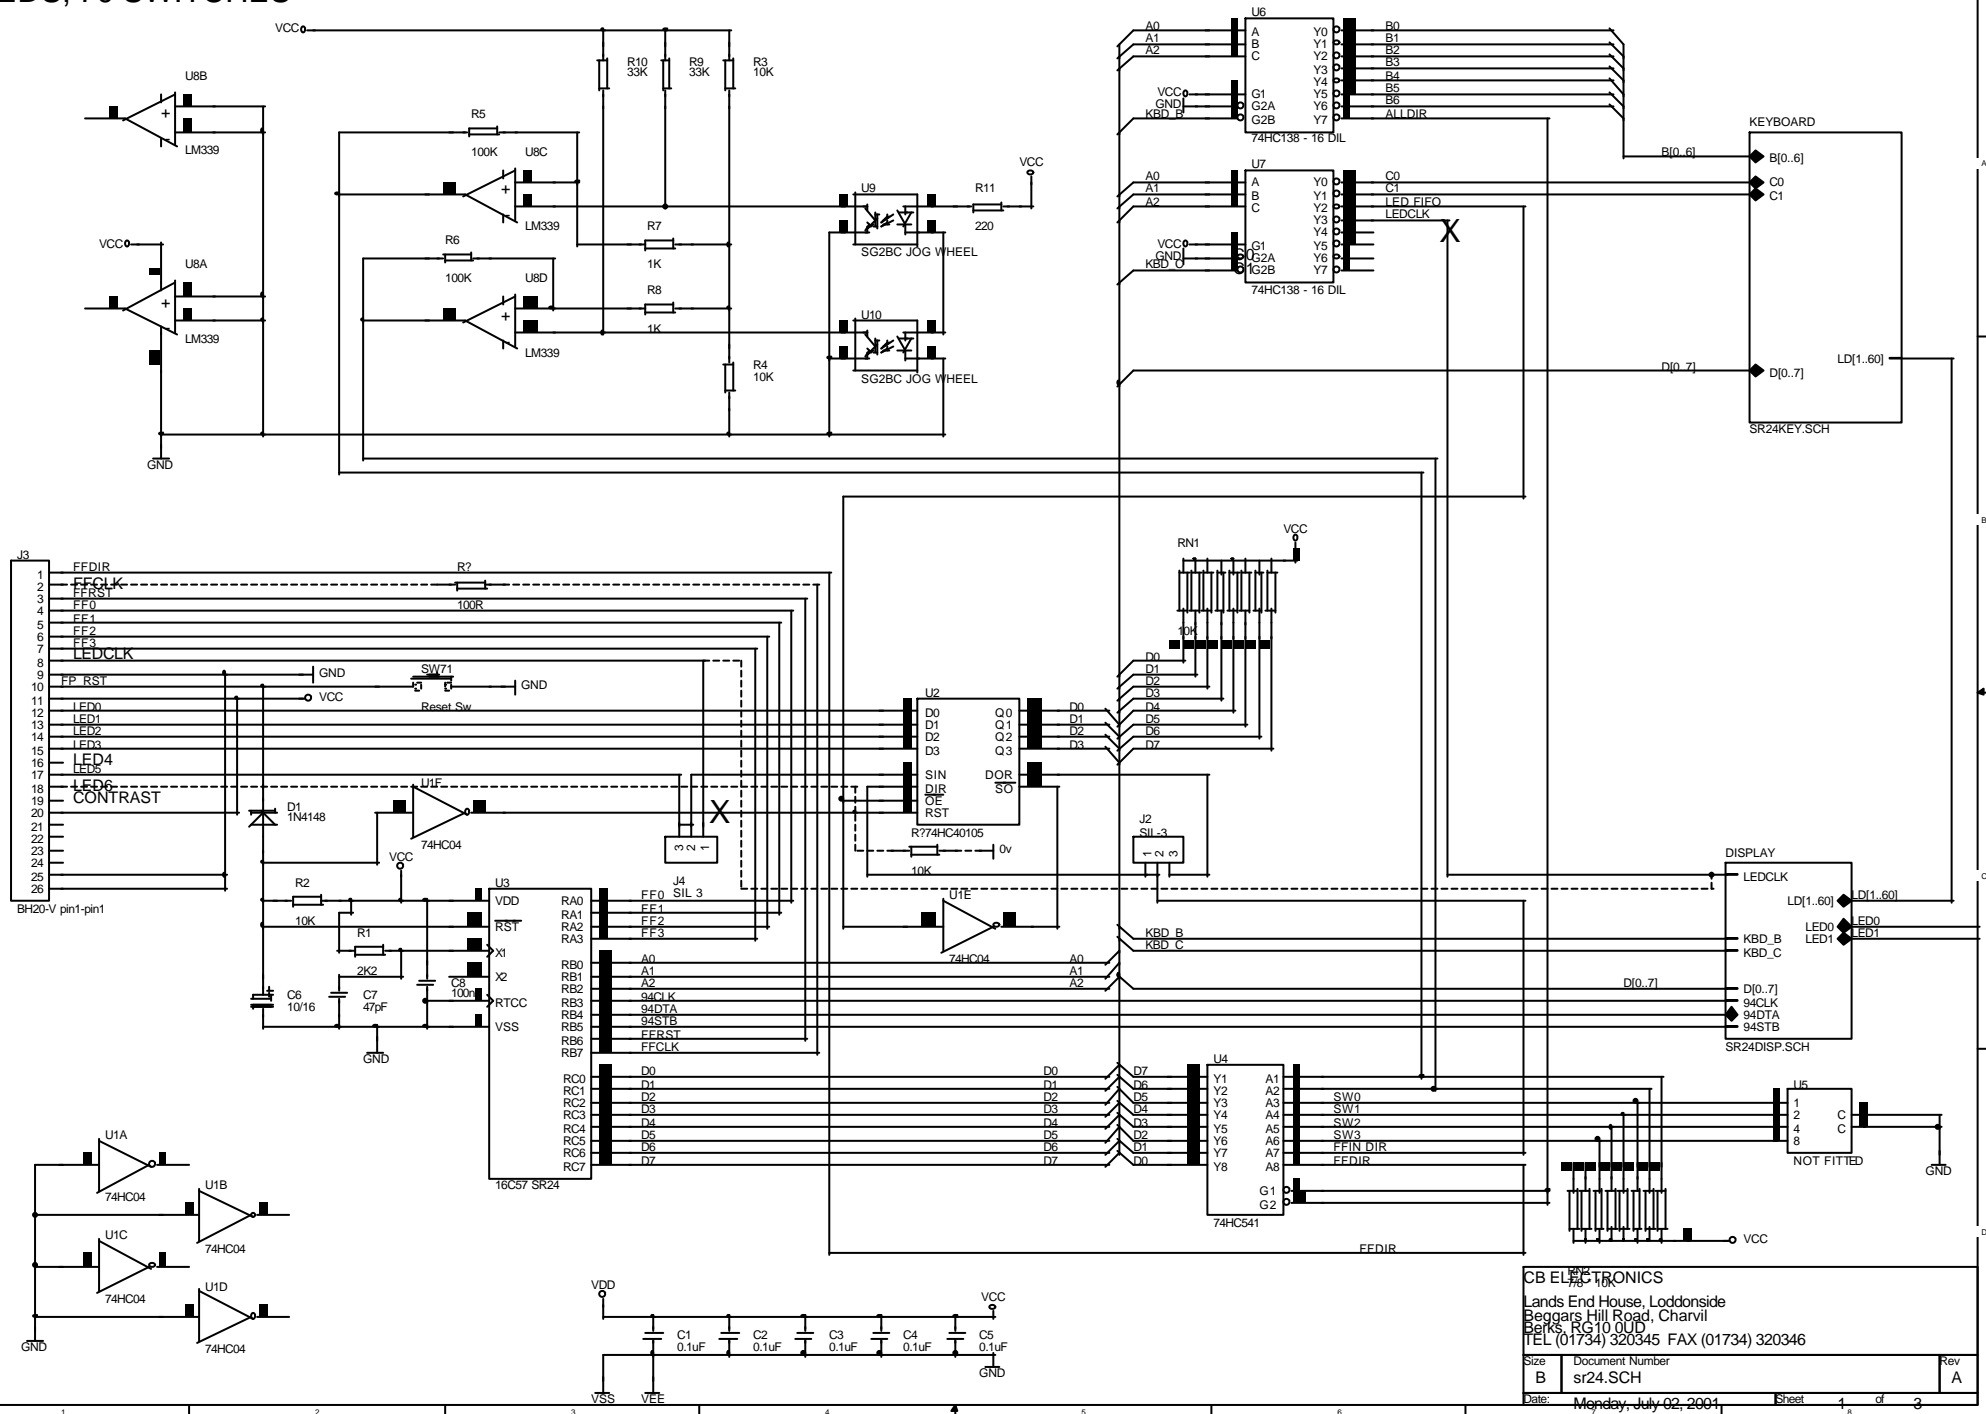

CB ELECTRONICS
 Loddonside, Lands End House
 Beggars Hill Road, Charni
 Park, Rye, East Sussex, England
 TEL (01734) 320345, FAX (01734) 320346

D SR24DISP.SCH **A**
 Monday, July 02, 2001

60 LEDs, 70 SWITCHES